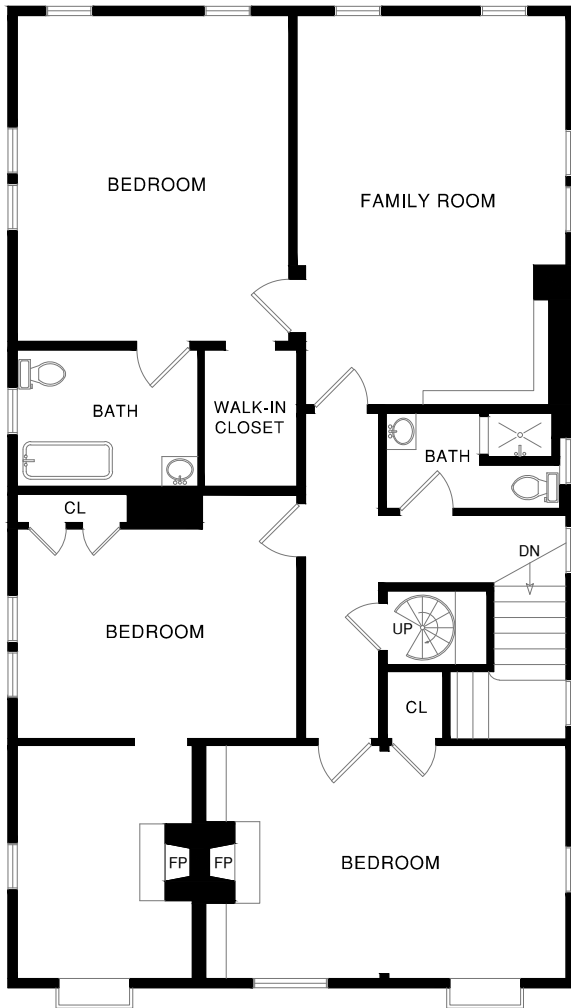

465 BRUSSELS STREET

SAN FRANCISCO, CA

LOWER LEVEL

MAIN LEVEL

465 BRUSSELS STREET

SAN FRANCISCO, CA

UPPER LEVEL

ATTIC