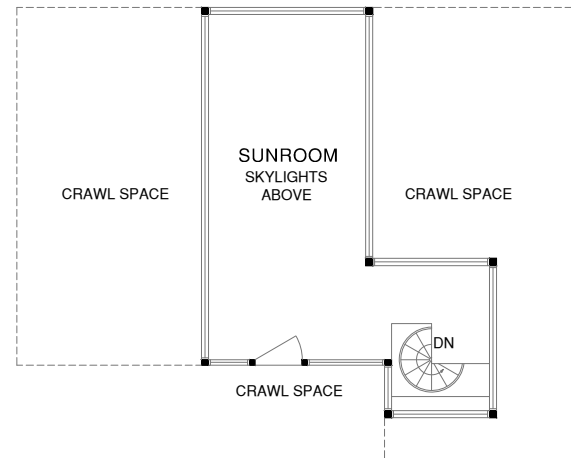

465 BRUSSELS STREET

SAN FRANCISCO, CA

LOWER LEVEL

MAIN LEVEL

465 BRUSSELS STREET

SAN FRANCISCO, CA

UPPER LEVEL

ATTIC