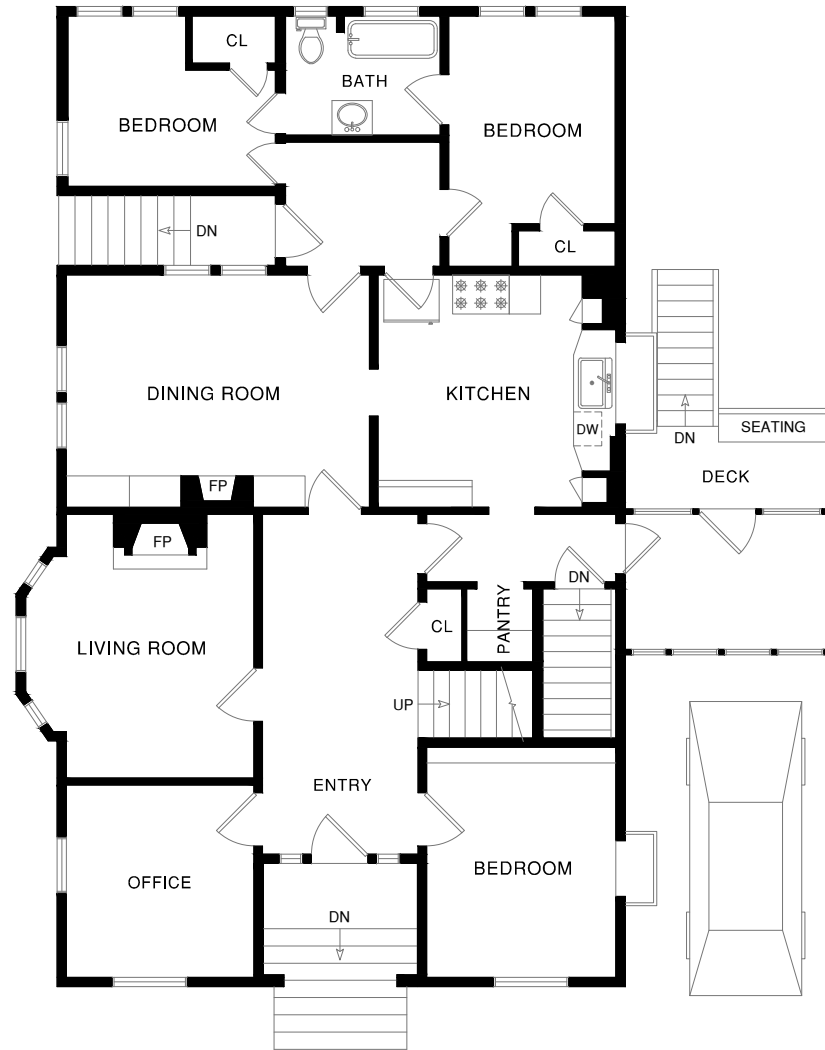

465 BRUSSELS STREET

SAN FRANCISCO, CA

LOWER LEVEL

MAIN LEVEL

465 BRUSSELS STREET

SAN FRANCISCO, CA

UPPER LEVEL

ATTIC